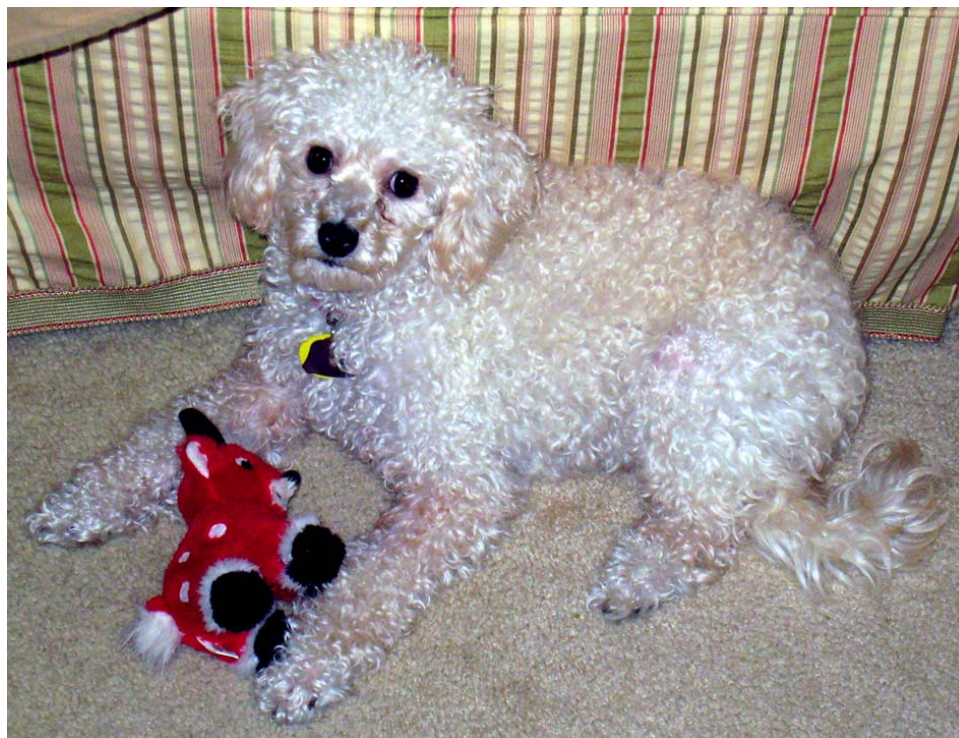

STOLEN DOG

Our dog was taken during a home burglary on Friday, February 15, 2008.

“Leeloo”

- White/off-white/beige Poodle
- Spayed female
- 11 pounds
- 2 years old
- Long tail

Please contact Melissa at **832-452-7172**
or **stolenpoodle@yahoo.com**

\$\$\$ CASH REWARD \$\$\$